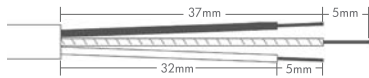

Wiring Instruction

Prepare leads as shown:

- Live (Brown or Red)
- Earth (Green or Green/Yellow)
- Neutral (Blue or Black)

3 Years Limited Warranty

1. Eubiq Pte Ltd ("Eubiq") warrants to the end-user of the ("the Customer") that the product will be free from defects in materials and workmanship under normal use for a period of three (3) years from the date of retail purchase by the original end-user purchaser ("Warranty Period").
2. The Customer should access and refer to Eubiq's website at www.eubiq.com for a list of Eubiq authorised dealers to contact for warranty service.
3. All requests for warranty service must be made within the Warranty Period, and be accompanied by the original dated proof of purchase.

www.eubiq.com