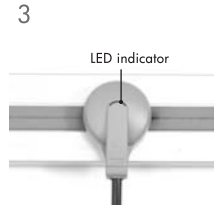

User Instructions