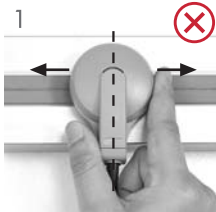

PLT16 REWIRABLE PLUG

User Guide

Technical Specifications

Product Description	: Rewirable Plug
Rated Voltage	: 250 V a.c.
Rated Current	: 16 Amp
Frequency	: 50Hz/60Hz
Fused	: Fused Link
Terminal Capacity (Live, Neutral and Earth)	: 1.5mm² (3 Core cable)
Ambient Operating Temp.	: -5°C to +40°C (Not to exceed an average of more than 25°C in any 24 hours period)
Degree of Protection	: Ordinary
Material (Enclosure)	: Polycarbonate
Metal Components Material	: Brass, Phosphors Bronze
Weight	: Estimated 75 grams

⚠ PLEASE READ BEFORE USE

Do not drag adaptor along the track.