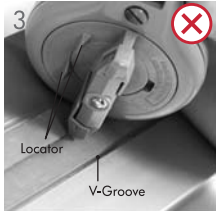

- Keep away from fire.
- Keep away from water.
- Not for outdoor use.
- To be installed by a qualified electrician/installer.