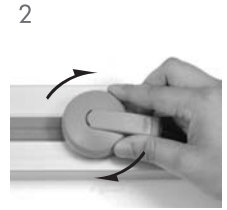

User Instructions